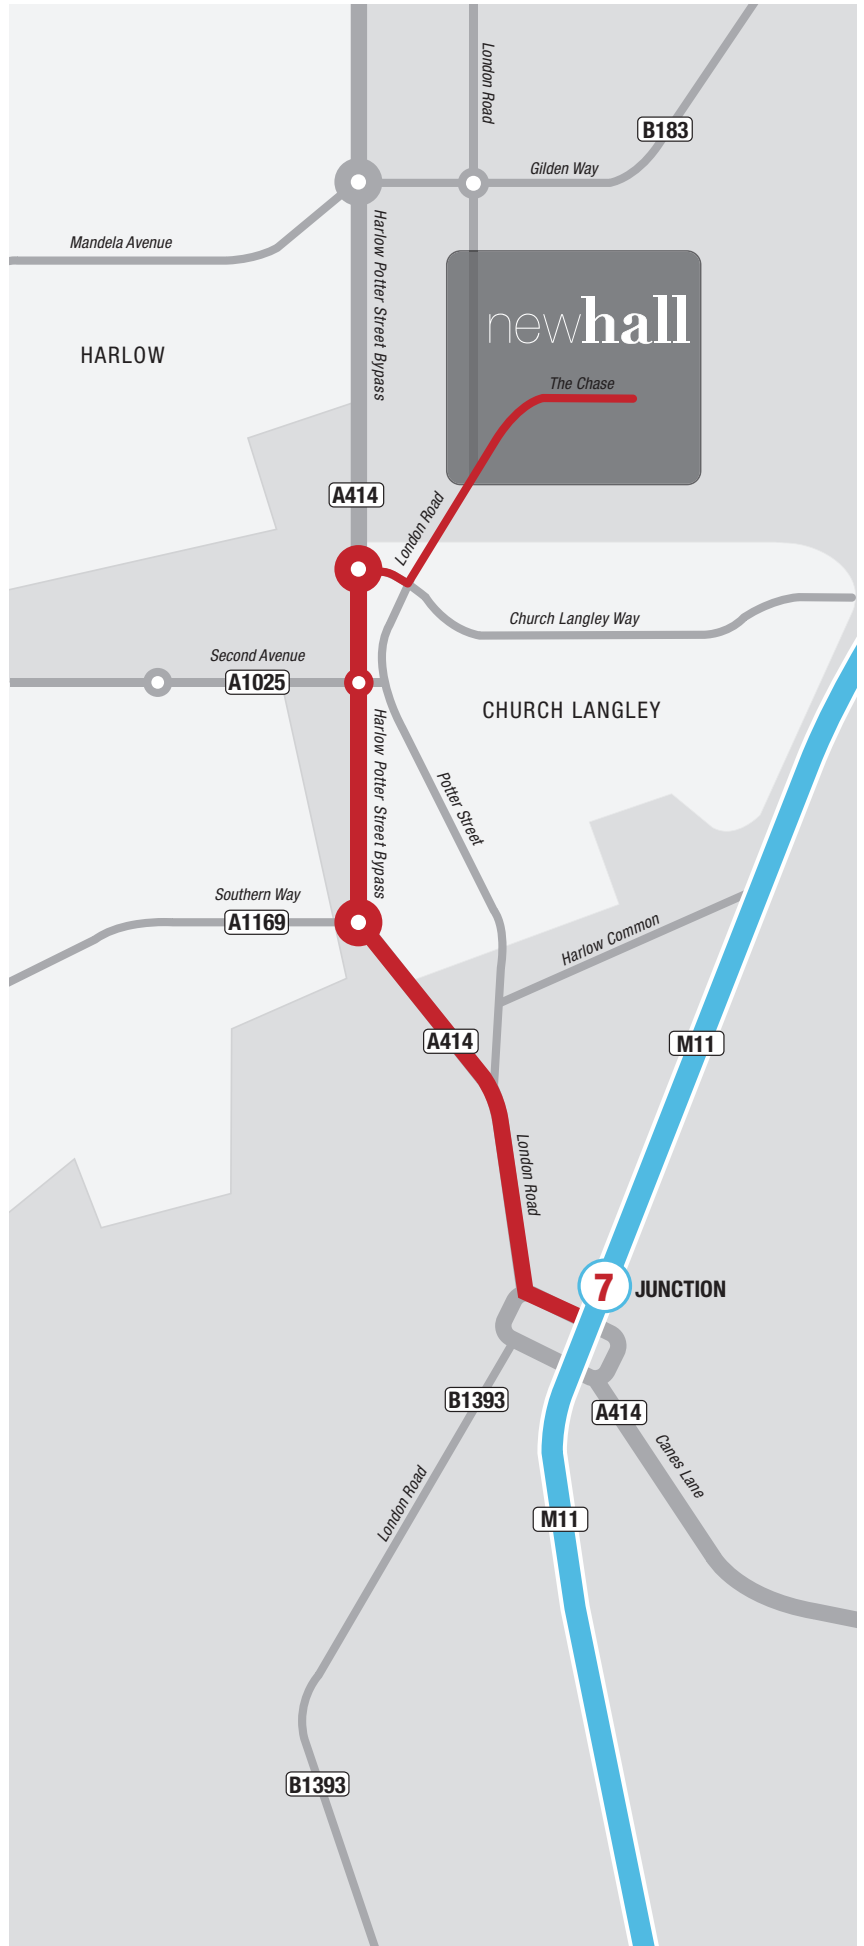

By bus:

Harlow has regional bus links with destinations including London, Stansted Airport and Heathrow Airport. Harlow Bus Station is located at Terminus Street in the town centre, off the A1019 Velizy Avenue. The town has an extensive network of local bus services, details of which can be found at www.harlowride.co.uk. The nearest bus stops to Newhall are on London Road and Church Langley Way.